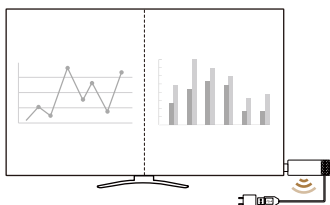

2 Split Screen with Flexibility

The GK Cast enables users to utilize up to 2 split screens, facilitating easy content comparison.

Pocket Size, yet Powerful

30g each, compact and portable, yet featuring a 2T2R antenna in the receiver for better performance.

Plug and Play

No complicated setup. Simply plug in and start your presentations or enjoy your favorite entertainment.

Mirror or Extend Mode

Seamlessly mirror your content on a TV or extend your workspace to another screen, supercharging productivity like never before.

Supports Native Protocols

Aside from TX to RX, users have the option to share their screens using AirPlay/Google Cast/Miracast

Connection

TypeC TX

HDMI TX

*Using Type C requires no power adapter.

Specifications